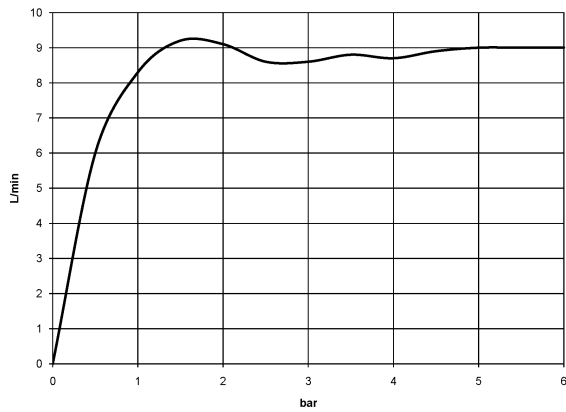

28 565 977

- rain shower Ø 200 mm
- PURE RAIN, max. flow rate 14 l/min (at 3 bar)
- distance between ceiling and lower edge of the shower 185mm
- rosette Ø 55 mm
- 1/2" connection
- with anti-scale system
- This product can help a building meet the requirements of Green Building Rating Systems, e.g. LEED®, BREEAM®, DGNB

Recommended miscellaneous

- Concealed wall elbow -** 35 085 970 90
- max. recess depth 163 mm
 - min. recess depth 90 mm

28 565 977

mm [inches]

Flow rate chart

28 565 977

Spare parts list

No.	Item Number	Name	Quantity used	Delivery time
1	09 27 35 003-00	rosette	1	10
2	90 14 10 026 00 90	seal	2	2
3	09 11 03 018-00	connection	1	10
4	90 12 05 038 20-00	shower	1	10