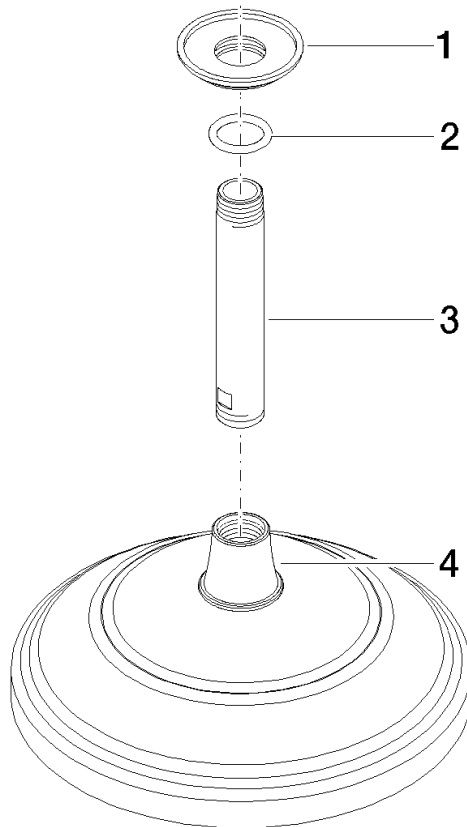

28 565 977

- rain shower Ø 200 mm
- PURE RAIN, max. flow rate 14 l/min (at 3 bar)
- distance between ceiling and lower edge of the shower 185mm
- rosette Ø 55 mm
- 1/2" connection
- with anti-scale system
- This product can help a building meet the requirements of Green Building Rating Systems, e.g. LEED®, BREEAM®, DGNB

Recommended miscellaneous

- Concealed wall elbow -** 35 085 970 90
- max. recess depth 163 mm
 - min. recess depth 90 mm

28 565 977

mm [inches]

Flow rate chart

28 565 977

Spare parts list

No.	Item Number	Name	Quantity used	Delivery time
1	09 27 35 003-00	rosette	1	10
2	90 14 10 026 00 90	seal	2	2
3	09 11 03 018-00	connection	1	10
4	90 12 05 038 20-00	shower	1	10