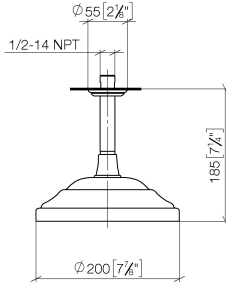

28 565 977

- rain shower Ø 200 mm
- PURE RAIN, max. flow rate 14 l/min (at 3 bar)
- distance between ceiling and lower edge of the shower 185mm
- rosette Ø 55 mm
- 1/2" connection
- with anti-scale system
- This product can help a building meet the requirements of Green Building Rating Systems, e.g. LEED®, BREEAM®, DGNB

Recommended miscellaneous

- Concealed wall elbow -** 35 085 970 90
- max. recess depth 163 mm
 - min. recess depth 90 mm

28 565 977

mm [inches]

Flow rate chart

28 565 977

Spare parts list

No.	Item Number	Name	Quantity used	Delivery time
1	09 27 35 003-00	rosette	1	10
2	90 14 10 026 00 90	seal	2	2
3	09 11 03 018-00	connection	1	10
4	90 12 05 038 20-00	shower	1	10